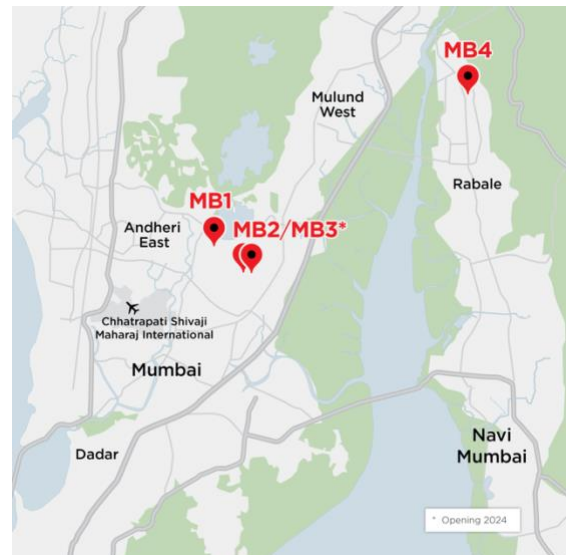

Get in touch

- [Sales Enquiry](#)
- [Customer Support](#)

[Click here](#) to view the metro interconnection map